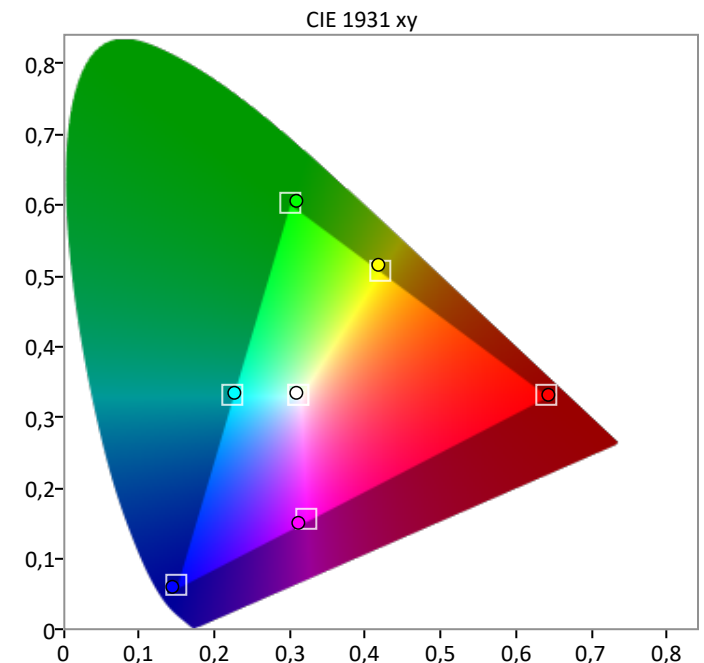

Grayscale

Grayscale Average dE: 3,32
Grayscale Max dE: 4,88

Colorspace

Colorspace Average dE: 1,8
Colorspace Max dE: 4,8

Post Calibration

COMPANY INFORMATION

Name: SARL HC CALIBRAGE
Address Line 1: 1 bis Rue Jules Ferry
Address Line 2:
City: LE GARRIC
State: FRANCE Zip: 81450
Report Generated: 10/05/2019