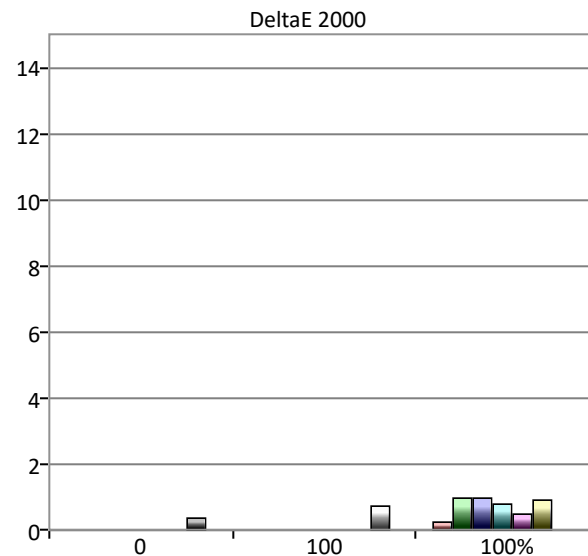

Grayscale

Grayscale Average dE: 0,81
Grayscale Max dE: 1,51

Peak Luminance cd/m²: 56,7

Colorspace

Colorspace Average dE: 0,74
Colorspace Max dE: 0,99

ColorChecker[®]

COMPANY INFORMATION

Name: SARL HC CALIBRAGE
Address Line 1: 1 bis Rue Jules Ferry
Address Line 2:
City: LE GARRIC
State: FRANCE Zip: 81450
Report Generated: 10/05/2019

ColorChecker

ColorChecker Average dE: 0,62

ColorChecker Max dE: 1,09