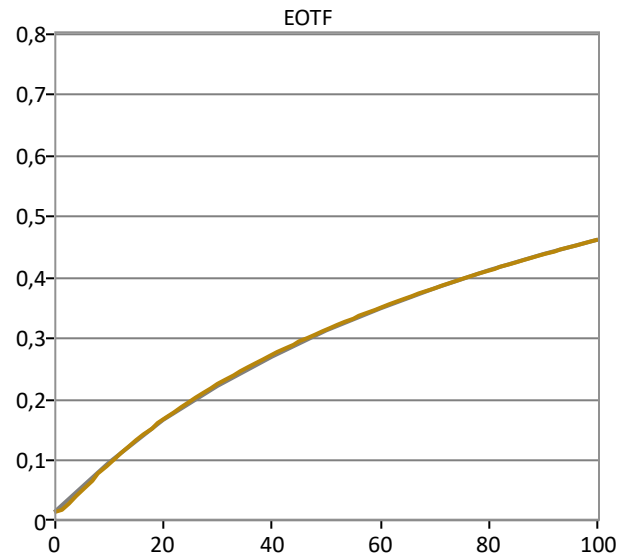

Grayscale

Grayscale Average dE: 3,32
Grayscale Max dE: 4,88

Colorspace

Colorspace Average dE: 1,8
Colorspace Max dE: 4,8

Post Calibration

COMPANY INFORMATION

Name: SARL HC CALIBRAGE
Address Line 1: 1 bis Rue Jules Ferry
Address Line 2:
City: LE GARRIC
State: FRANCE Zip: 81450
Report Generated: 10/05/2019