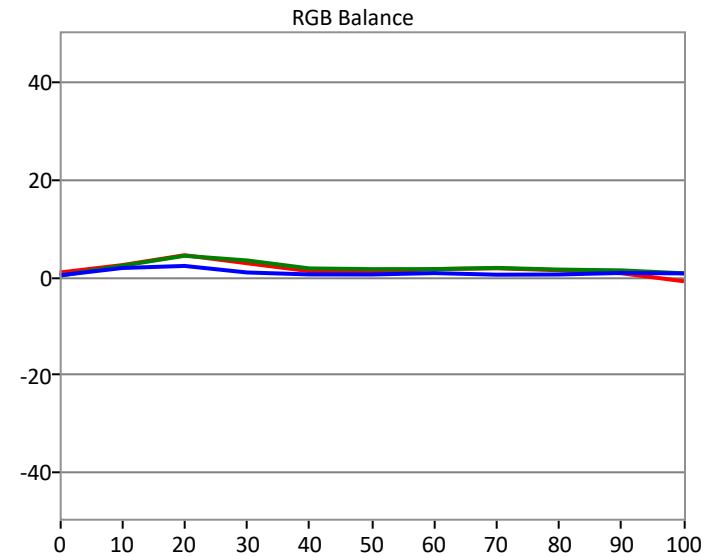

DISPLAY INFORMATION

Manufacturer: JVC
Model: DLA-N5
Serial:
Colorspace: D65, HD BT.709
Gamma Formula: PowerFunction 2,4

CALIBRATION EQUIPMENT

Meter: Klein Instruments K Series
Meter Mode: Calibration 0 - LCD (Klein)

Grayscale

Grayscale Average dE: 0,81
Grayscale Max dE: 1,51

Peak Luminance cd/m²: 56,7

Colorspace

Colorspace Average dE: 0,74
Colorspace Max dE: 0,99

ColorChecker[®]

COMPANY INFORMATION

Name: SARL HC CALIBRAGE
Address Line 1: 1 bis Rue Jules Ferry
Address Line 2:
City: LE GARRIC
State: FRANCE Zip: 81450
Report Generated: 10/05/2019