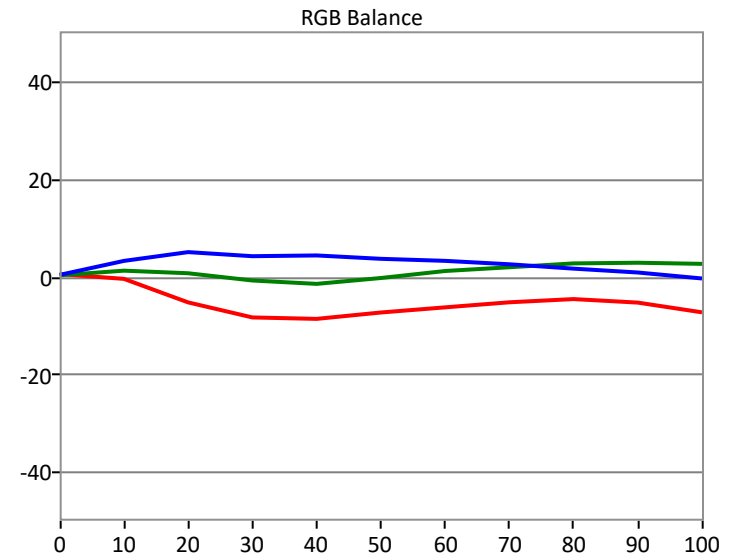

DISPLAY INFORMATION

Manufacturer: JVC
Model: DLA-N5
Serial:
Colorspace: D65, HD BT.709
Gamma Formula: PowerFunction 2,4

CALIBRATION EQUIPMENT

Meter: Klein Instruments K Series
Meter Mode: Calibration 0 - LCD (Klein)

Grayscale

Grayscale Average dE: 3,32
Grayscale Max dE: 4,88

Colorspace

Colorspace Average dE: 1,8
Colorspace Max dE: 4,8

Post Calibration

COMPANY INFORMATION

Name: SARL HC CALIBRAGE
Address Line 1: 1 bis Rue Jules Ferry
Address Line 2:
City: LE GARRIC
State: FRANCE Zip: 81450
Report Generated: 10/05/2019