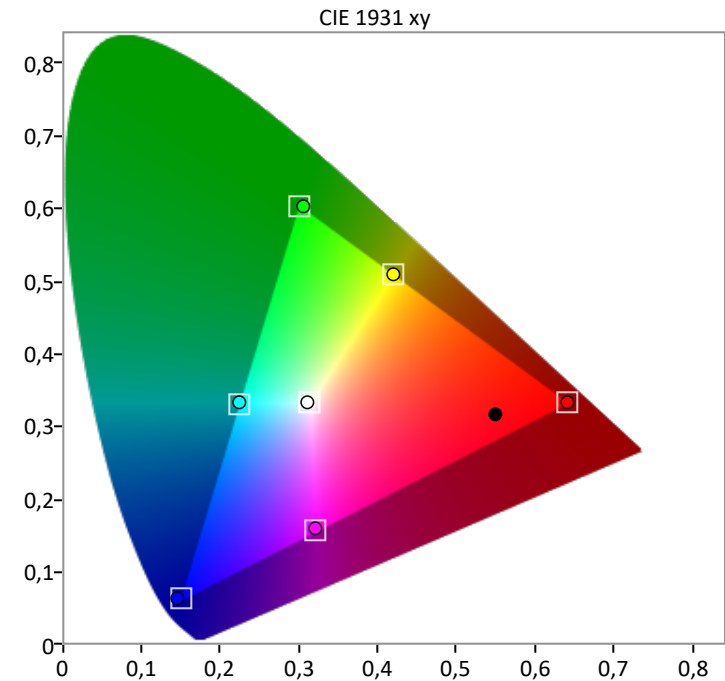

Grayscale

Grayscale Average dE: 0,81
Grayscale Max dE: 1,51

Peak Luminance cd/m²: 56,7

Colorspace

Colorspace Average dE: 0,74
Colorspace Max dE: 0,99

ColorChecker[®]

COMPANY INFORMATION

Name: SARL HC CALIBRAGE
Address Line 1: 1 bis Rue Jules Ferry
Address Line 2:
City: LE GARRIC
State: FRANCE Zip: 81450
Report Generated: 10/05/2019