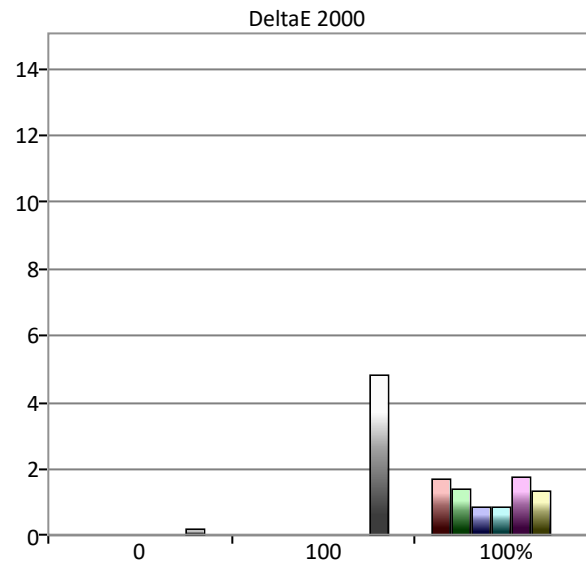

Colorspace

Colorspace Average dE: 1,8
Colorspace Max dE: 4,8