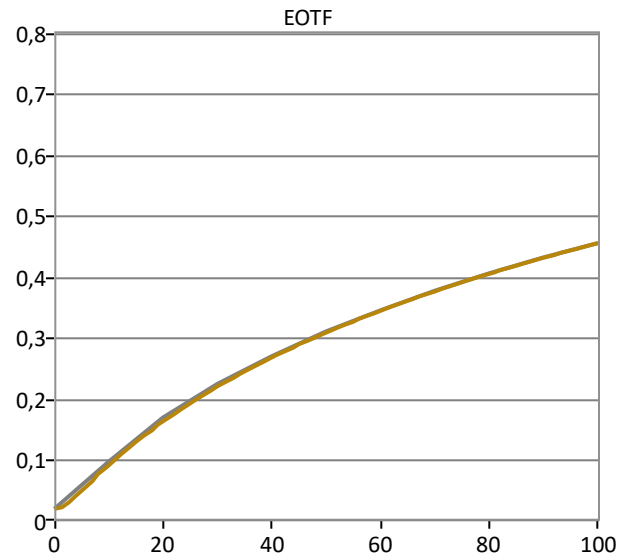

Grayscale

Grayscale Average dE: 0,81
Grayscale Max dE: 1,51

Peak Luminance cd/m²: 56,7

Colorspace

Colorspace Average dE: 0,74
Colorspace Max dE: 0,99

ColorChecker[®]

COMPANY INFORMATION

Name: SARL HC CALIBRAGE
Address Line 1: 1 bis Rue Jules Ferry
Address Line 2:
City: LE GARRIC
State: FRANCE Zip: 81450
Report Generated: 10/05/2019